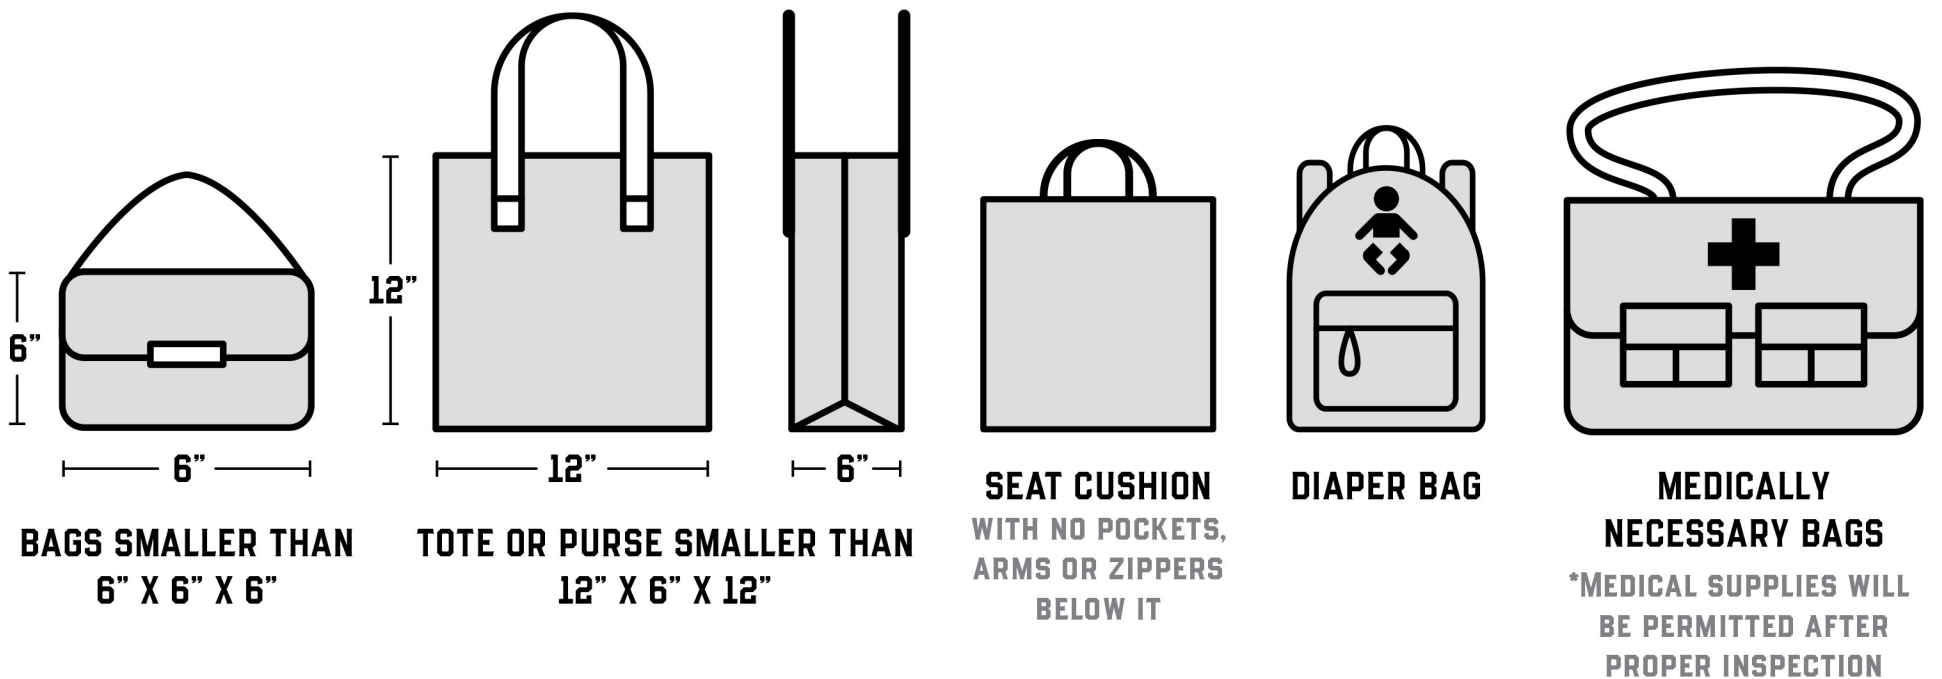

BAG POLICY

APPROVED BAGS

**TOTE THAT IS NO LARGER THAN 12" X 12" X 6" IS PERMITTED AS LONG AS ALL ITEMS ARE LOOSE.
A CLEAR PLASTIC BAG THAT IS NO LARGER THAN ONE GALLON IS PERMITTED.
ALL BAGS ARE SUBJECT TO SEARCH.**

NON-APPROVED BAGS